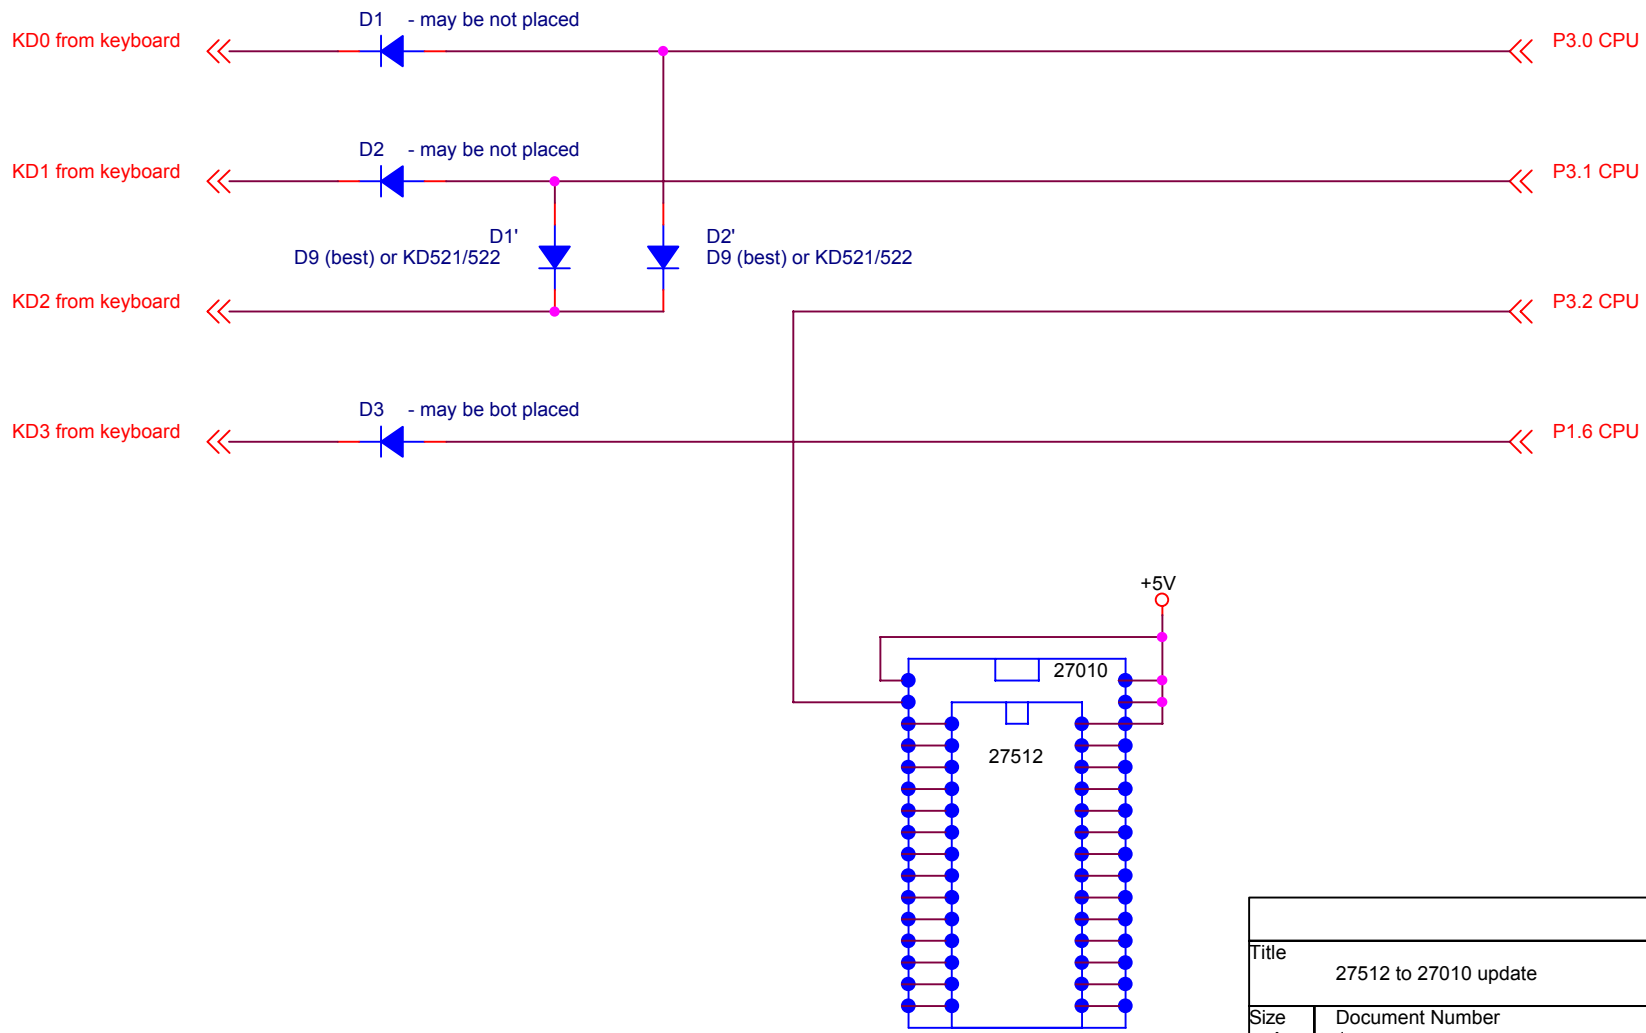

27512 to 27010 update for R26 - Pro

Title		
27512 to 27010 update		
Size	Document Number	Rev
A	1	1
Date:	Thursday, October 26, 2000	Sheet 1 of 1